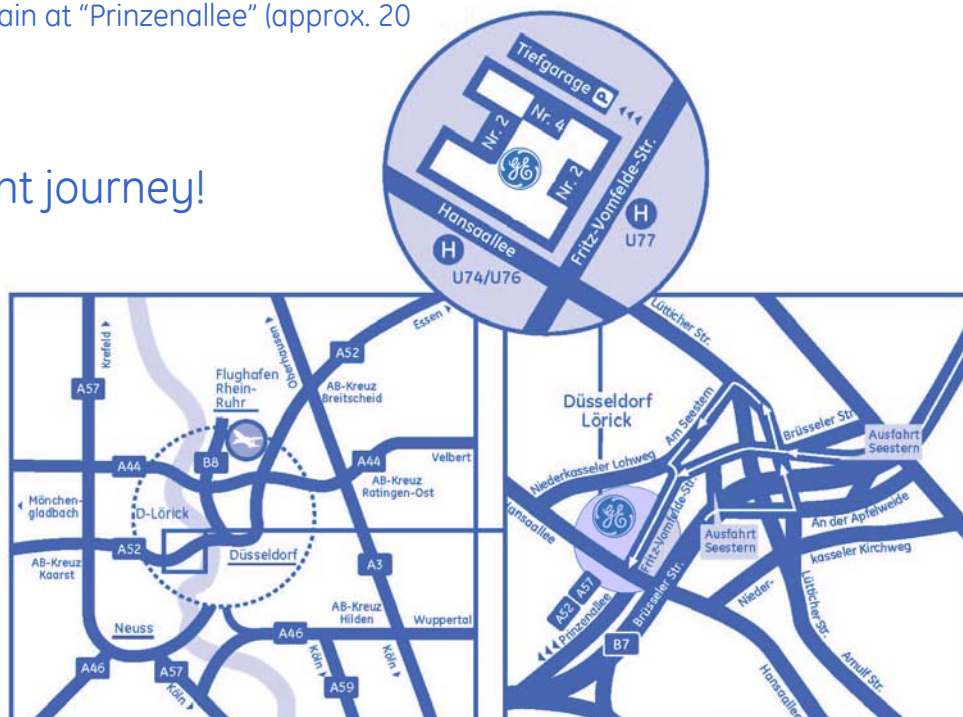

GE Capital

Disko Leasing GmbH • GE Capital Bank AG
Fritz-Vomfelde-Straße 2 – 4
40547 Düsseldorf

Telefon 0211 5350 0 • Telefax 0211 5350 338
E-Mail: equipmentfinancing.de@ge.com • www.disko.de

How to find us

Public transport:
Coming from the airport, take the S7-train to Düsseldorf central station (Düsseldorf-Hbf.) (approx. 10 minutes).

Main entrance für visitors:
Fritz-Vomfelde-Str. 4
Underground parking for customers

From there you can take following underground trains:
U74, U76 towards Lörick/Krefeld and U77 towards Seestern. Leave the train at "Prinzenallee" (approx. 20 minutes).

Entrance for suppliers:
Fritz-Vomfelde-Str. 2

Have a pleasant journey!

GE imagination at work